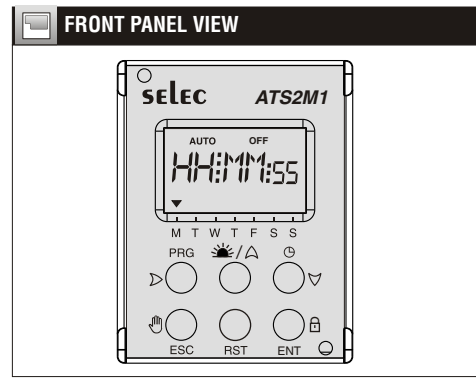

DEFAULT VALUES	
Location Settings	
Latitude (Mumbai - India)	0 19.07 (19.07°N)
Longitude (Mumbai - India)	0 72.88 (72.88°E)
Timezone (India)	0 05:30 (UDT: +5.5 Hr)
Summer/Winter Shift (India)	NA (no DST found)
Day of Week (Work on)	All week days

Offset (Twilight) Settings	
Offset Sunrise	POS 00 (no offset)
Offset Sunset	POS 00 (no offset)

KEY OPERATIONS	
To Enter Programming	Press key
Set Co-ordinates and Timezone	PRG / ▷
Set Clock – Current Date & Time	⌚ / ▽
View Sunset-Sunrise & Set offset	☀ / ▲
Factory Default	RST
Lock/Unlock all keys (Settings Locked)	🔒 / ENT press 3 times
Run Mode	Press key
Mode Select- Switch mode between a) Auto b) Permanent Override ON c) Permanent Override OFF	👉 / ESC Press & hold key for 3 sec
To Modify Parameter in PRG	Press key
To modify parametric values.	▷/△/▽
To Modify Day of Week.	▷ - Select DOW △/▽ - Toggle OnOff
Program Out	ESC Key or on 30s key inactivity.
To confirm selection / programming.	ENT Key

ERROR NOTIFICATIONS		
Below errors occur at second's place on Home Display when wrong value is entered		
Err	Type	Valid Range
E1	Latitude Out of Range Error	-65.00 to 065.00
E2	Longitude Out of Range Error	-180.00 to 180.00
E3	Timezone Out of Range Error	-14:00 to 014:00
E4	Month Out of Range Error	01 to 12
E5	Date Out of Range Error	01 to 31
E6	OffHours Out of Range Error	Sunset to Sunrise