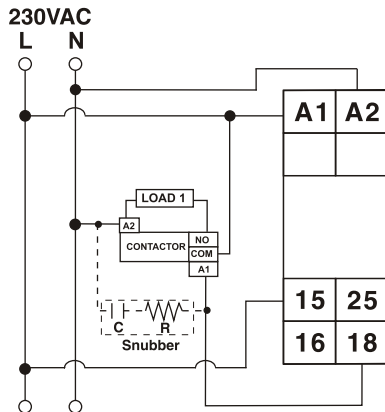

## TERMINAL CONNECTION

Terminal	Description
A1	L (+) TIMER SUPPLY
A2	N (-) TIMER SUPPLY
15	COM
16	NC
18	NO
25	Y CONTACT

## TYPICAL LOAD CONNECTIONS

1. For load current less than 0.5A

2. For bigger loads, use interposing relay/contacter