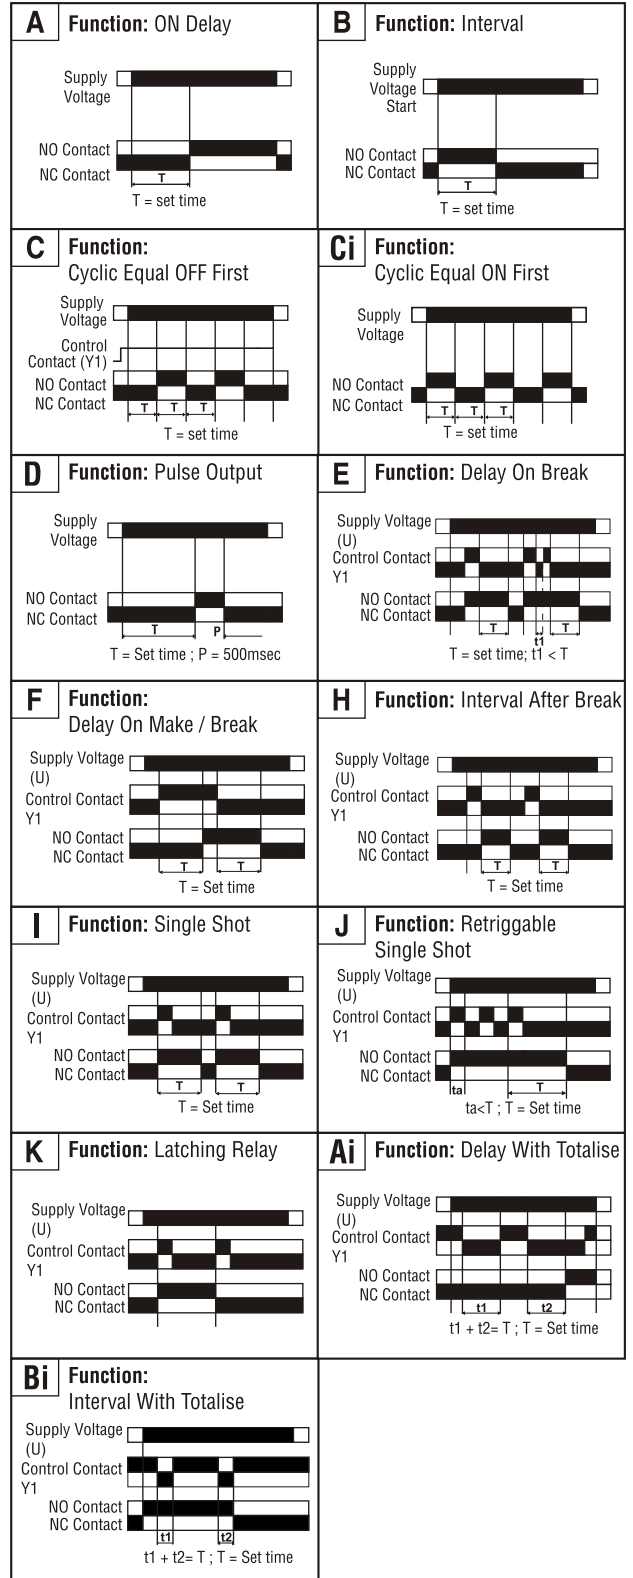

MODE OF OPERATION

(Specifications are subject to change, since development is a continuous process)

Selec Controls Pvt. Ltd., India

Factory Address :

EL-27/1, Electronic Zone, TTC Industrial Area, MIDC, Mahape,
Navi Mumbai - 400 710, INDIA.

Tel. No. : +91-22-241418468 / 452. Email: sales@selec.com

www.selec.com