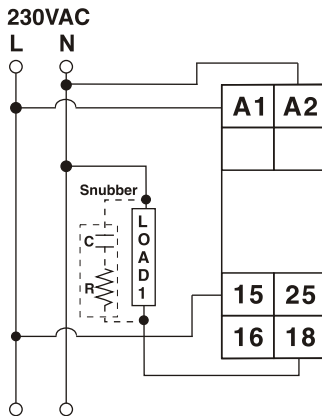

## TERMINAL CONNECTION

Terminal	Description
A1	L (+) TIMER SUPPLY
A2	N (-) TIMER SUPPLY
15	COM
16	NC
18	NO
25	Y CONTACT

## TYPICAL LOAD CONNECTIONS

1. For load current less than 0.5A

2. For bigger loads, use interposing relay/contacter