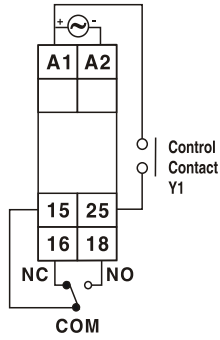

## TERMINAL CONNECTION

Terminal	Description
A1	L (+) TIMER SUPPLY
A2	N (-) TIMER SUPPLY
15	COM
16	NC
18	NO
25	Y CONTACT

## TYPICAL LOAD CONNECTIONS

1. For load current less than 0.5A

2. For bigger loads, use interposing relay/contacter