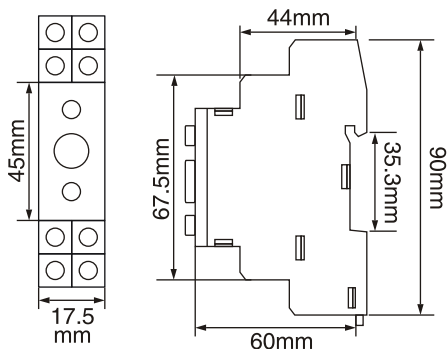

MECHANICAL INSTALLATION