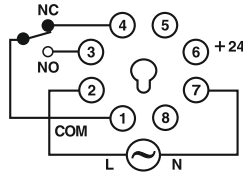

55ES : 6 VA max

55M/Q : 8 VA max

Accuracy

Setting : $\pm 5\%$ of full scale.

Repeat : $\pm 0.5\%$ or 50 msec
(whichever is greater).

TERMINAL CONNECTIONS

8 PIN PLUG-IN TYPE

TERMINAL TYPE

8 PIN PLUG-IN TYPE

TERMINAL TYPE

MODE AND RANGE SELECTION [Dip switch settings for time range selection]

55ES / Q

RANGE	SW1	SW2	SW3
3sec	OFF	OFF	OFF
10sec	OFF	ON	OFF
30sec	ON	OFF	OFF
60sec	ON	ON	OFF
3min	OFF	OFF	ON
10min	OFF	ON	ON
30min	ON	OFF	ON
60min	ON	ON	ON

Dip switch settings for mode selection

MODE	SW4
ON Delay	OFF
Interval	ON

55XU / M

RANGE	SW1	SW2	SW3	SW4
1sec	OFF	OFF	OFF	OFF
3sec	OFF	ON	OFF	OFF
10sec	ON	OFF	OFF	OFF
30sec	ON	ON	OFF	OFF
1min	OFF	OFF	OFF	ON
3min	OFF	ON	OFF	ON
10min	ON	OFF	OFF	ON
30min	ON	ON	OFF	ON
1hr	OFF	OFF	ON	OFF/ON
3hr	OFF	ON	ON	OFF/ON
10hr	ON	OFF	ON	OFF/ON
30hr	ON	ON	ON	OFF/ON

Dip switch settings for mode selection

MODE	SW5
ON Delay	OFF
Interval	ON

Switch setting example :

RANGE : 30sec.
MODE : On delay

55XC

OFF TIME

RANGE	SW1	SW2	SW3
1sec	OFF	OFF	ON
1min	ON	OFF	ON
1hr	OFF	ON	ON
10sec	OFF	OFF	OFF
10min	ON	OFF	OFF
10hr	OFF	ON	OFF