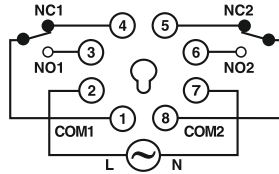

55ES : 6 VA max

55M/Q : 8 VA max

Accuracy

Setting : $\pm 5\%$ of full scale.

Repeat : $\pm 0.5\%$ or 50 msec
(whichever is greater).

TERMINAL CONNECTIONS

8 PIN PLUG-IN TYPE

TERMINAL TYPE

8 PIN PLUG-IN TYPE

TERMINAL TYPE

MODE AND RANGE SELECTION [Dip switch settings for time range selection]

55ES / Q

RANGE	SW1	SW2	SW3
3sec	OFF	OFF	OFF
10sec	OFF	ON	OFF
30sec	ON	OFF	OFF
60sec	ON	ON	OFF
3min	OFF	OFF	ON
10min	OFF	ON	ON
30min	ON	OFF	ON
60min	ON	ON	ON

Dip switch settings for mode selection

MODE	SW4
ON Delay	OFF
Interval	ON

55XU / M

RANGE	SW1	SW2	SW3	SW4
1sec	OFF	OFF	OFF	OFF
3sec	OFF	ON	OFF	OFF
10sec	ON	OFF	OFF	OFF
30sec	ON	ON	OFF	OFF
1min	OFF	OFF	OFF	ON
3min	OFF	ON	OFF	ON
10min	ON	OFF	OFF	ON
30min	ON	ON	OFF	ON
1hr	OFF	OFF	ON	OFF/ON
3hr	OFF	ON	ON	OFF/ON
10hr	ON	OFF	ON	OFF/ON
30hr	ON	ON	ON	OFF/ON

Dip switch settings for mode selection

MODE	SW5
ON Delay	OFF
Interval	ON

Switch setting example :

RANGE : 30sec.
MODE : On delay

55XC

OFF TIME

RANGE	SW1	SW2	SW3
1sec	OFF	OFF	ON
1min	ON	OFF	ON
1hr	OFF	ON	ON
10sec	OFF	OFF	OFF
10min	ON	OFF	OFF
10hr	OFF	ON	OFF