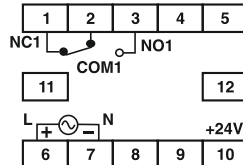

55ES : 6 VA max

55M/Q : 8 VA max

Accuracy

Setting : $\pm 5\%$ of full scale.

Repeat : $\pm 0.5\%$ or 50 msec
(whichever is greater).

TERMINAL CONNECTIONS

8 PIN PLUG-IN TYPE

TERMINAL TYPE

8 PIN PLUG-IN TYPE

TERMINAL TYPE

MODE AND RANGE SELECTION [Dip switch settings for time range selection]

55ES / Q

RANGE	SW1	SW2	SW3
3sec	OFF	OFF	OFF
10sec	OFF	ON	OFF
30sec	ON	OFF	OFF
60sec	ON	ON	OFF
3min	OFF	OFF	ON
10min	OFF	ON	ON
30min	ON	OFF	ON
60min	ON	ON	ON

Dip switch settings for mode selection

MODE	SW4
ON Delay	OFF
Interval	ON

55XU / M

RANGE	SW1	SW2	SW3	SW4
1sec	OFF	OFF	OFF	OFF
3sec	OFF	ON	OFF	OFF
10sec	ON	OFF	OFF	OFF
30sec	ON	ON	OFF	OFF
1min	OFF	OFF	OFF	ON
3min	OFF	ON	OFF	ON
10min	ON	OFF	OFF	ON
30min	ON	ON	OFF	ON
1hr	OFF	OFF	ON	OFF/ON
3hr	OFF	ON	ON	OFF/ON
10hr	ON	OFF	ON	OFF/ON
30hr	ON	ON	ON	OFF/ON