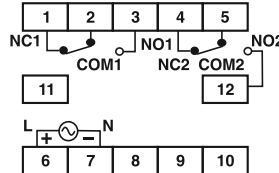

55ES : 6 VA max

55M/Q : 8 VA max

Accuracy

Setting : $\pm 5\%$ of full scale.

Repeat : $\pm 0.5\%$ or 50 msec
(whichever is greater).

TERMINAL CONNECTIONS

8 PIN PLUG-IN TYPE

TERMINAL TYPE

8 PIN PLUG-IN TYPE

TERMINAL TYPE

MODE AND RANGE SELECTION [Dip switch settings for time range selection]

55ES / Q

RANGE	SW1	SW2	SW3
3sec	OFF	OFF	OFF
10sec	OFF	ON	OFF
30sec	ON	OFF	OFF
60sec	ON	ON	OFF
3min	OFF	OFF	ON
10min	OFF	ON	ON
30min	ON	OFF	ON
60min	ON	ON	ON

Dip switch settings for mode selection

MODE	SW4
ON Delay	OFF
Interval	ON

55XU / M

RANGE	SW1	SW2	SW3	SW4
1sec	OFF	OFF	OFF	OFF
3sec	OFF	ON	OFF	OFF
10sec	ON	OFF	OFF	OFF
30sec	ON	ON	OFF	OFF
1min	OFF	OFF	OFF	ON
3min	OFF	ON	OFF	ON
10min	ON	OFF	OFF	ON
30min	ON	ON	OFF	ON
1hr	OFF	OFF	ON	OFF/ON
3hr	OFF	ON	ON	OFF/ON
10hr	ON	OFF	ON	OFF/ON
30hr	ON	ON	ON	OFF/ON