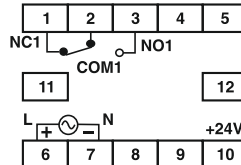

55XC : 2C/O (DPDT).

55ES : 1C/O (SPDT).

55M : 2C/O (DPDT).

55Q : 1C/O (SPDT) or
2C/O (DPDT) (Factory Set)

Relay rating

5A @ 230V AC / 24V DC, Resistive

Power Consumption

55XU/XC : 3 VA max

55ES : 6 VA max

55M/Q : 8 VA max

Accuracy

Setting : $\pm 5\%$ of full scale.
Repeat : $\pm 0.5\%$ or 50 msec
(whichever is greater).

TERMINAL CONNECTIONS

8 PIN PLUG-IN TYPE

TERMINAL TYPE

8 PIN PLUG-IN TYPE

TERMINAL TYPE

MODE AND RANGE SELECTION [Dip switch settings for time range selection]

55ES / Q

RANGE	SW1	SW2	SW3
3sec	OFF	OFF	OFF
10sec	OFF	ON	OFF
30sec	ON	OFF	OFF
60sec	ON	ON	OFF
3min	OFF	OFF	ON
10min	OFF	ON	ON
30min	ON	OFF	ON
60min	ON	ON	ON

Dip switch settings for mode selection

MODE	SW4
ON Delay	OFF
Interval	ON

55XU / M

RANGE	SW1	SW2	SW3	SW4
1sec	OFF	OFF	OFF	OFF
3sec	OFF	ON	OFF	OFF
10sec	ON	OFF	OFF	OFF
30sec	ON	ON	OFF	OFF
1min	OFF	OFF	OFF	ON
3min	OFF	ON	OFF	ON
10min	ON	OFF	OFF	ON
30min	ON	ON	OFF	ON
1hr	OFF	OFF	ON	OFF/ON
3hr	OFF	ON	ON	OFF/ON
10hr	ON	OFF	ON	OFF/ON
30hr	ON	ON	ON	OFF/ON