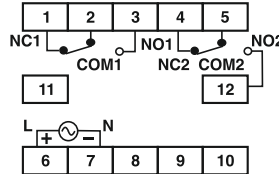

55ES : 6 VA max

55M/Q : 8 VA max

Accuracy

Setting : $\pm 5\%$ of full scale.
Repeat : $\pm 0.5\%$ or 50 msec
(whichever is greater).

TERMINAL CONNECTIONS

8 PIN PLUG-IN TYPE

TERMINAL TYPE

8 PIN PLUG-IN TYPE

TERMINAL TYPE

MODE AND RANGE SELECTION [Dip switch settings for time range selection]

55ES / Q

RANGE	SW1	SW2	SW3
3sec	OFF	OFF	OFF
10sec	OFF	ON	OFF
30sec	ON	OFF	OFF
60sec	ON	ON	OFF
3min	OFF	OFF	ON
10min	OFF	ON	ON
30min	ON	OFF	ON
60min	ON	ON	ON

Dip switch settings for mode selection

MODE	SW4
ON Delay	OFF
Interval	ON

55XU / M

RANGE	SW1	SW2	SW3	SW4
1sec	OFF	OFF	OFF	OFF
3sec	OFF	ON	OFF	OFF
10sec	ON	OFF	OFF	OFF
30sec	ON	ON	OFF	OFF
1min	OFF	OFF	OFF	ON
3min	OFF	ON	OFF	ON
10min	ON	OFF	OFF	ON
30min	ON	ON	OFF	ON
1hr	OFF	OFF	ON	OFF/ON
3hr	OFF	ON	ON	OFF/ON
10hr	ON	OFF	ON	OFF/ON
30hr	ON	ON	ON	OFF/ON

Dip switch settings for mode selection

MODE	SW5
ON Delay	OFF
Interval	ON

Switch setting example :

RANGE : 30sec.
MODE : On delay

55XC

OFF TIME

RANGE	SW1	SW2	SW3
1sec	OFF	OFF	ON
1min	ON	OFF	ON
1hr	OFF	ON	ON
10sec	OFF	OFF	OFF
10min	ON	OFF	OFF
10hr	OFF	ON	OFF