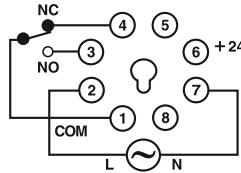

55ES : 6 VA max

55M/Q : 8 VA max

Accuracy

Setting : $\pm 5\%$ of full scale.
Repeat : $\pm 0.5\%$ or 50 msec
(whichever is greater).

TERMINAL CONNECTIONS

8 PIN PLUG-IN TYPE

TERMINAL TYPE

8 PIN PLUG-IN TYPE

TERMINAL TYPE

MODE AND RANGE SELECTION [Dip switch settings for time range selection]

55ES / Q

RANGE	SW1	SW2	SW3
3sec	OFF	OFF	OFF
10sec	OFF	ON	OFF
30sec	ON	OFF	OFF
60sec	ON	ON	OFF
3min	OFF	OFF	ON
10min	OFF	ON	ON
30min	ON	OFF	ON
60min	ON	ON	ON

Dip switch settings for mode selection

MODE	SW4
ON Delay	OFF
Interval	ON

55XU / M

RANGE	SW1	SW2	SW3	SW4
1sec	OFF	OFF	OFF	OFF
3sec	OFF	ON	OFF	OFF
10sec	ON	OFF	OFF	OFF
30sec	ON	ON	OFF	OFF
1min	OFF	OFF	OFF	ON
3min	OFF	ON	OFF	ON
10min	ON	OFF	OFF	ON
30min	ON	ON	OFF	ON
1hr	OFF	OFF	ON	OFF/ON
3hr	OFF	ON	ON	OFF/ON
10hr	ON	OFF	ON	OFF/ON
30hr	ON	ON	ON	OFF/ON

Dip switch settings for mode selection

MODE	SW5
ON Delay	OFF
Interval	ON

Switch setting example :

RANGE : 30sec.
MODE : On delay

55XC

OFF TIME

RANGE	SW1	SW2	SW3
1sec	OFF	OFF	ON
1min	ON	OFF	ON
1hr	OFF	ON	ON
10sec	OFF	OFF	OFF
10min	ON	OFF	OFF
10hr	OFF	ON	OFF