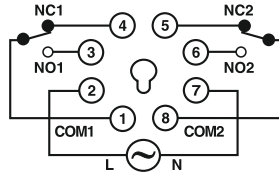

55ES : 6 VA max

55M/Q : 8 VA max

Accuracy

Setting : $\pm 5\%$ of full scale.
Repeat : $\pm 0.5\%$ or 50 msec
(whichever is greater).

TERMINAL CONNECTIONS

8 PIN PLUG-IN TYPE

TERMINAL TYPE

8 PIN PLUG-IN TYPE

TERMINAL TYPE

MODE AND RANGE SELECTION [Dip switch settings for time range selection]

55ES / Q

RANGE	SW1	SW2	SW3
3sec	OFF	OFF	OFF
10sec	OFF	ON	OFF
30sec	ON	OFF	OFF
60sec	ON	ON	OFF
3min	OFF	OFF	ON
10min	OFF	ON	ON
30min	ON	OFF	ON
60min	ON	ON	ON

Dip switch settings for mode selection

MODE	SW4
ON Delay	OFF
Interval	ON

55XU / M

RANGE	SW1	SW2	SW3	SW4
1sec	OFF	OFF	OFF	OFF
3sec	OFF	ON	OFF	OFF
10sec	ON	OFF	OFF	OFF
30sec	ON	ON	OFF	OFF
1min	OFF	OFF	OFF	ON
3min	OFF	ON	OFF	ON
10min	ON	OFF	OFF	ON
30min	ON	ON	OFF	ON
1hr	OFF	OFF	ON	OFF/ON
3hr	OFF	ON	ON	OFF/ON
10hr	ON	OFF	ON	OFF/ON
30hr	ON	ON	ON	OFF/ON

Dip switch settings for mode selection

MODE	SW5
ON Delay	OFF
Interval	ON

Switch setting example :

RANGE : 30sec.
MODE : On delay

55XC

OFF TIME

RANGE	SW1	SW2	SW3
1sec	OFF	OFF	ON
1min	ON	OFF	ON
1hr	OFF	ON	ON
10sec	OFF	OFF	OFF
10min	ON	OFF	OFF
10hr	OFF	ON	OFF