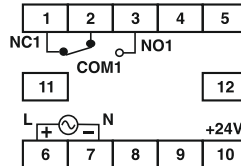

55XC : 2C/O (DPDT).

55ES : 1C/O (SPDT).

55M : 2C/O (DPDT).

55Q : 1C/O (SPDT) or
2C/O (DPDT) (Factory Set)

Relay rating

5A @ 230V AC / 24V DC, Resistive

Power Consumption

55XU/XC : 3 VA max

55ES : 6 VA max

55M/Q : 8 VA max

Accuracy

Setting : $\pm 5\%$ of full scale.

Repeat : $\pm 0.5\%$ or 50 msec
(whichever is greater).

TERMINAL CONNECTIONS

8 PIN PLUG-IN TYPE

TERMINAL TYPE

8 PIN PLUG-IN TYPE

TERMINAL TYPE

MODE AND RANGE SELECTION [Dip switch settings for time range selection]

55ES / Q

RANGE	SW1	SW2	SW3
3sec	OFF	OFF	OFF
10sec	OFF	ON	OFF
30sec	ON	OFF	OFF
60sec	ON	ON	OFF
3min	OFF	OFF	ON
10min	OFF	ON	ON
30min	ON	OFF	ON
60min	ON	ON	ON

Dip switch settings for mode selection

MODE	SW4
ON Delay	OFF
Interval	ON

55XU / M

RANGE	SW1	SW2	SW3	SW4
1sec	OFF	OFF	OFF	OFF
3sec	OFF	ON	OFF	OFF
10sec	ON	OFF	OFF	OFF
30sec	ON	ON	OFF	OFF
1min	OFF	OFF	OFF	ON
3min	OFF	ON	OFF	ON
10min	ON	OFF	OFF	ON
30min	ON	ON	OFF	ON
1hr	OFF	OFF	ON	OFF/ON
3hr	OFF	ON	ON	OFF/ON
10hr	ON	OFF	ON	OFF/ON
30hr	ON	ON	ON	OFF/ON