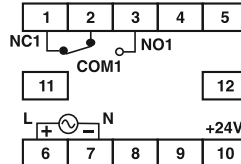

55ES : 6 VA max

55M/Q : 8 VA max

Accuracy

Setting : ± 5% of full scale.

Repeat : ±0.5% or 50 msec
(whichever is greater).

TERMINAL CONNECTIONS

8 PIN PLUG-IN TYPE

TERMINAL TYPE

8 PIN PLUG-IN TYPE

TERMINAL TYPE

MODE AND RANGE SELECTION [Dip switch settings for time range selection]

55ES / Q

RANGE	SW1	SW2	SW3
3sec	OFF	OFF	OFF
10sec	OFF	ON	OFF
30sec	ON	OFF	OFF
60sec	ON	ON	OFF
3min	OFF	OFF	ON
10min	OFF	ON	ON
30min	ON	OFF	ON
60min	ON	ON	ON

Dip switch settings for mode selection

MODE	SW4
ON Delay	OFF
Interval	ON

55XU / M

RANGE	SW1	SW2	SW3	SW4
1sec	OFF	OFF	OFF	OFF
3sec	OFF	ON	OFF	OFF
10sec	ON	OFF	OFF	OFF
30sec	ON	ON	OFF	OFF
1min	OFF	OFF	OFF	ON
3min	OFF	ON	OFF	ON
10min	ON	OFF	OFF	ON
30min	ON	ON	OFF	ON
1hr	OFF	OFF	ON	OFF/ON
3hr	OFF	ON	ON	OFF/ON
10hr	ON	OFF	ON	OFF/ON
30hr	ON	ON	ON	OFF/ON