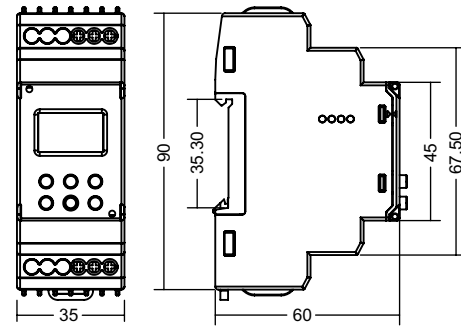

CAUTION :

1. This equipment, being built-in-type, normally becomes a part of main control panel and in such case the terminals do not remain accessible to the end user after installation and internal wiring.
2. Conductors must not come in contact with the internal Circuitry of the equipment or else it may lead to a safety hazard that may in turn endanger life or cause electrical shock to the operator.
3. Circuit breaker or mains switch must be installed between power source and supply terminals to facilitate power 'ON' or 'OFF' function. However this switch or breaker must be installed in a convenient position normally accessible to the operator.
4. Inductive loads should be equipped with interference suppressors like varistors, RC snubbers
5. Use of contactors is recommended if load exceeds the contact rating.

WARNING :

1. To prevent risk of electric shock power supply to the equipment must be kept OFF while doing to the wiring arrangement. Use lugged terminals to Meet M3 screws.
2. Wiring shall be done strictly according to the terminal layout with shortest connections. Conform that all connections are correct.
3. To eliminate electromagnetic interference use of short wire with adequate ratings and twists of the same in equal size shall be made

MECHANICAL INSTALLATION