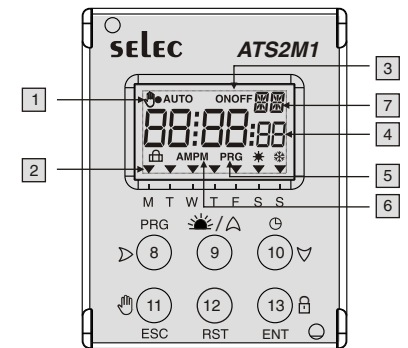

FRONT PANEL DESCRIPTION

1	Auto : Automatic mode ☑ : Permanent override
2	Day of Week indication
3	Relay ON/OFF indication
4	Hours/minutes/seconds indication (HH:MM:SS)
5	PRG Mode indication (when in programming mode only)
6	AM/PM Indication LB → Lock All & Battery mode L → Lock All & Auxiliary mode B → Unlock All & Battery mode
8	PRG Key - to enter into Location settings (Shift right key - in Programming mode)
9	☀ Key - to enter into Sunrise/set view & offset adjust settings (Increment key - in Programming mode)
10	🕒 Key - to enter into Clock settings (Decrement key - in Programming mode)
11	👉 Key - Long Press to change Auto/Manual mode (Escape key - in Programming mode)
12	RST Key - to reset unit to factory default
13	🔒 Key - to Lock/Unlock all Keys on 3 times consecutive press (Enter key - in Programming mode)