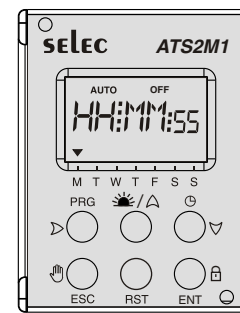

FRONT PANEL VIEW