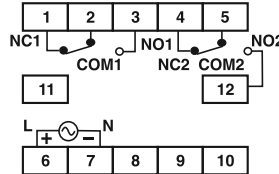

55ES : 6 VA max

55M/Q : 8 VA max

Accuracy

Setting : ± 5% of full scale.
Repeat : ±0.5% or 50 msec
(whichever is greater).

TERMINAL CONNECTIONS

8 PIN PLUG-IN TYPE

TERMINAL TYPE

8 PIN PLUG-IN TYPE

TERMINAL TYPE

MODE AND RANGE SELECTION [Dip switch settings for time range selection]

55ES / Q

RANGE	SW1	SW2	SW3
3sec	OFF	OFF	OFF
10sec	OFF	ON	OFF
30sec	ON	OFF	OFF
60sec	ON	ON	OFF
3min	OFF	OFF	ON
10min	OFF	ON	ON
30min	ON	OFF	ON
60min	ON	ON	ON

Dip switch settings for mode selection

MODE	SW4
ON Delay	OFF
Interval	ON

55XU / M

RANGE	SW1	SW2	SW3	SW4
1sec	OFF	OFF	OFF	OFF
3sec	OFF	ON	OFF	OFF
10sec	ON	OFF	OFF	OFF
30sec	ON	ON	OFF	OFF
1min	OFF	OFF	OFF	ON
3min	OFF	ON	OFF	ON
10min	ON	OFF	OFF	ON
30min	ON	ON	OFF	ON
1hr	OFF	OFF	ON	OFF/ON
3hr	OFF	ON	ON	OFF/ON
10hr	ON	OFF	ON	OFF/ON
30hr	ON	ON	ON	OFF/ON

Dip switch settings for mode selection

MODE	SW5
ON Delay	OFF
Interval	ON

Switch setting example :

RANGE : 30sec.
MODE : On delay

55XC

OFF TIME

RANGE	SW1	SW2	SW3
1sec	OFF	OFF	ON
1min	ON	OFF	ON
1hr	OFF	ON	ON
10sec	OFF	OFF	OFF
10min	ON	OFF	OFF
10hr	OFF	ON	OFF