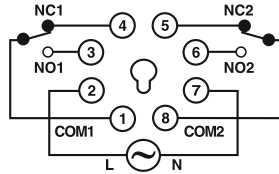

55ES : 6 VA max

55M/Q : 8 VA max

Accuracy

Setting : ± 5% of full scale.
Repeat : ±0.5% or 50 msec
(whichever is greater).

TERMINAL CONNECTIONS

8 PIN PLUG-IN TYPE

TERMINAL TYPE

8 PIN PLUG-IN TYPE

TERMINAL TYPE

MODE AND RANGE SELECTION [Dip switch settings for time range selection]

55ES / Q

RANGE	SW1	SW2	SW3
3sec	OFF	OFF	OFF
10sec	OFF	ON	OFF
30sec	ON	OFF	OFF
60sec	ON	ON	OFF
3min	OFF	OFF	ON
10min	OFF	ON	ON
30min	ON	OFF	ON
60min	ON	ON	ON

Dip switch settings for mode selection

MODE	SW4
ON Delay	OFF
Interval	ON

55XU / M

RANGE	SW1	SW2	SW3	SW4
1sec	OFF	OFF	OFF	OFF
3sec	OFF	ON	OFF	OFF
10sec	ON	OFF	OFF	OFF
30sec	ON	ON	OFF	OFF
1min	OFF	OFF	OFF	ON
3min	OFF	ON	OFF	ON
10min	ON	OFF	OFF	ON
30min	ON	ON	OFF	ON
1hr	OFF	OFF	ON	OFF/ON
3hr	OFF	ON	ON	OFF/ON
10hr	ON	OFF	ON	OFF/ON
30hr	ON	ON	ON	OFF/ON

Dip switch settings for mode selection

MODE	SW5
ON Delay	OFF
Interval	ON

Switch setting example :

RANGE : 30sec.
MODE : On delay

55XC

OFF TIME

RANGE	SW1	SW2	SW3
1sec	OFF	OFF	ON
1min	ON	OFF	ON
1hr	OFF	ON	ON
10sec	OFF	OFF	OFF
10min	ON	OFF	OFF
10hr	OFF	ON	OFF