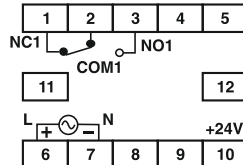

55ES : 6 VA max

55M/Q : 8 VA max

Accuracy

Setting : ± 5% of full scale.
Repeat : ±0.5% or 50 msec
(whichever is greater).

TERMINAL CONNECTIONS

8 PIN PLUG-IN TYPE

TERMINAL TYPE

8 PIN PLUG-IN TYPE

TERMINAL TYPE

MODE AND RANGE SELECTION [Dip switch settings for time range selection]

55ES / Q

RANGE	SW1	SW2	SW3
3sec	OFF	OFF	OFF
10sec	OFF	ON	OFF
30sec	ON	OFF	OFF
60sec	ON	ON	OFF
3min	OFF	OFF	ON
10min	OFF	ON	ON
30min	ON	OFF	ON
60min	ON	ON	ON

Dip switch settings for mode selection

MODE	SW4
ON Delay	OFF
Interval	ON

55XU / M

RANGE	SW1	SW2	SW3	SW4
1sec	OFF	OFF	OFF	OFF
3sec	OFF	ON	OFF	OFF
10sec	ON	OFF	OFF	OFF
30sec	ON	ON	OFF	OFF
1min	OFF	OFF	OFF	ON
3min	OFF	ON	OFF	ON
10min	ON	OFF	OFF	ON
30min	ON	ON	OFF	ON
1hr	OFF	OFF	ON	OFF/ON
3hr	OFF	ON	ON	OFF/ON
10hr	ON	OFF	ON	OFF/ON
30hr	ON	ON	ON	OFF/ON