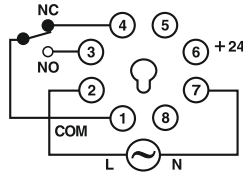

55ES : 6 VA max

55M/Q : 8 VA max

Accuracy

Setting : ± 5% of full scale.
Repeat : ±0.5% or 50 msec
(whichever is greater).

TERMINAL CONNECTIONS

8 PIN PLUG-IN TYPE

TERMINAL TYPE

8 PIN PLUG-IN TYPE

TERMINAL TYPE

MODE AND RANGE SELECTION [Dip switch settings for time range selection]

55ES / Q

RANGE	SW1	SW2	SW3
3sec	OFF	OFF	OFF
10sec	OFF	ON	OFF
30sec	ON	OFF	OFF
60sec	ON	ON	OFF
3min	OFF	OFF	ON
10min	OFF	ON	ON
30min	ON	OFF	ON
60min	ON	ON	ON

Dip switch settings for mode selection

MODE	SW4
ON Delay	OFF
Interval	ON

55XU / M

RANGE	SW1	SW2	SW3	SW4
1sec	OFF	OFF	OFF	OFF
3sec	OFF	ON	OFF	OFF
10sec	ON	OFF	OFF	OFF
30sec	ON	ON	OFF	OFF
1min	OFF	OFF	OFF	ON
3min	OFF	ON	OFF	ON
10min	ON	OFF	OFF	ON
30min	ON	ON	OFF	ON
1hr	OFF	OFF	ON	OFF/ON
3hr	OFF	ON	ON	OFF/ON
10hr	ON	OFF	ON	OFF/ON
30hr	ON	ON	ON	OFF/ON

Dip switch settings for mode selection

MODE	SW5
ON Delay	OFF
Interval	ON

Switch setting example :

RANGE : 30sec.
MODE : On delay

55XC

OFF TIME

RANGE	SW1	SW2	SW3
1sec	OFF	OFF	ON
1min	ON	OFF	ON
1hr	OFF	ON	ON
10sec	OFF	OFF	OFF
10min	ON	OFF	OFF
10hr	OFF	ON	OFF