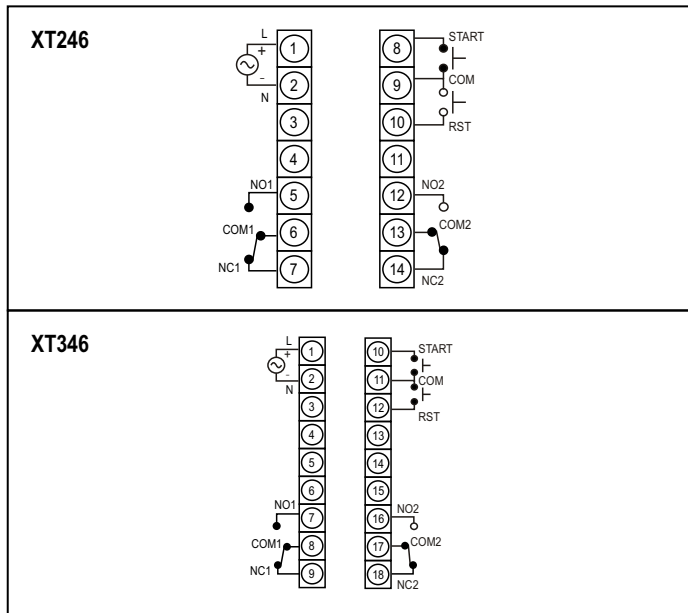

## Terminal connections

## Dimensions (All are in mm)

## Timing diagram

## Ordering information

<b>XT246</b>	85 to 270 VAC	---
<b>XT246-24V</b>	24 VDC	---
<b>XT346</b>	85 to 270 VAC	---