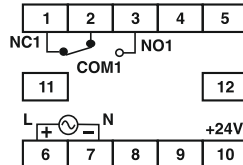

55ES : 6 VA max

55M/Q : 8 VA max

Accuracy

Setting : $\pm 5\%$ of full scale.
Repeat : $\pm 0.5\%$ or 50 msec
(whichever is greater).

TERMINAL CONNECTIONS

8 PIN PLUG-IN TYPE

TERMINAL TYPE

8 PIN PLUG-IN TYPE

TERMINAL TYPE

MODE AND RANGE SELECTION [Dip switch settings for time range selection]

55ES / Q

RANGE	SW1	SW2	SW3
3sec	OFF	OFF	OFF
10sec	OFF	ON	OFF
30sec	ON	OFF	OFF
60sec	ON	ON	OFF
3min	OFF	OFF	ON
10min	OFF	ON	ON
30min	ON	OFF	ON
60min	ON	ON	ON

Dip switch settings for mode selection

MODE	SW4
ON Delay	OFF
Interval	ON

55XU / M

RANGE	SW1	SW2	SW3	SW4
1sec	OFF	OFF	OFF	OFF
3sec	OFF	ON	OFF	OFF
10sec	ON	OFF	OFF	OFF
30sec	ON	ON	OFF	OFF
1min	OFF	OFF	OFF	ON
3min	OFF	ON	OFF	ON
10min	ON	OFF	OFF	ON
30min	ON	ON	OFF	ON
1hr	OFF	OFF	ON	OFF/ON
3hr	OFF	ON	ON	OFF/ON
10hr	ON	OFF	ON	OFF/ON
30hr	ON	ON	ON	OFF/ON