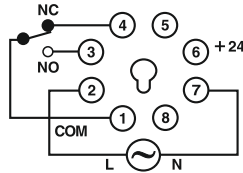

55ES : 6 VA max

55M/Q : 8 VA max

Accuracy

Setting : $\pm 5\%$ of full scale.
Repeat : $\pm 0.5\%$ or 50 msec
(whichever is greater).

TERMINAL CONNECTIONS

8 PIN PLUG-IN TYPE

TERMINAL TYPE

8 PIN PLUG-IN TYPE

TERMINAL TYPE

MODE AND RANGE SELECTION [Dip switch settings for time range selection]

55ES / Q

RANGE	SW1	SW2	SW3
3sec	OFF	OFF	OFF
10sec	OFF	ON	OFF
30sec	ON	OFF	OFF
60sec	ON	ON	OFF
3min	OFF	OFF	ON
10min	OFF	ON	ON
30min	ON	OFF	ON
60min	ON	ON	ON

Dip switch settings for mode selection

MODE	SW4
ON Delay	OFF
Interval	ON

55XU / M

RANGE	SW1	SW2	SW3	SW4
1sec	OFF	OFF	OFF	OFF
3sec	OFF	ON	OFF	OFF
10sec	ON	OFF	OFF	OFF
30sec	ON	ON	OFF	OFF
1min	OFF	OFF	OFF	ON
3min	OFF	ON	OFF	ON
10min	ON	OFF	OFF	ON
30min	ON	ON	OFF	ON
1hr	OFF	OFF	ON	OFF/ON
3hr	OFF	ON	ON	OFF/ON
10hr	ON	OFF	ON	OFF/ON
30hr	ON	ON	ON	OFF/ON

Dip switch settings for mode selection

MODE	SW5
ON Delay	OFF
Interval	ON

Switch setting example :

RANGE : 30sec.
MODE : On delay

55XC

OFF TIME

RANGE	SW1	SW2	SW3
1sec	OFF	OFF	ON
1min	ON	OFF	ON
1hr	OFF	ON	ON
10sec	OFF	OFF	OFF
10min	ON	OFF	OFF
10hr	OFF	ON	OFF