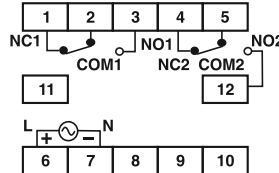

55ES : 6 VA max

55M/Q : 8 VA max

Accuracy

Setting : ± 5% of full scale.

Repeat : ±0.5% or 50 msec
(whichever is greater).

TERMINAL CONNECTIONS

8 PIN PLUG-IN TYPE

TERMINAL TYPE

8 PIN PLUG-IN TYPE

TERMINAL TYPE

MODE AND RANGE SELECTION [Dip switch settings for time range selection]

55ES / Q

RANGE	SW1	SW2	SW3
3sec	OFF	OFF	OFF
10sec	OFF	ON	OFF
30sec	ON	OFF	OFF
60sec	ON	ON	OFF
3min	OFF	OFF	ON
10min	OFF	ON	ON
30min	ON	OFF	ON
60min	ON	ON	ON

Dip switch settings for mode selection

MODE	SW4
ON Delay	OFF
Interval	ON

55XU / M

RANGE	SW1	SW2	SW3	SW4
1sec	OFF	OFF	OFF	OFF
3sec	OFF	ON	OFF	OFF
10sec	ON	OFF	OFF	OFF
30sec	ON	ON	OFF	OFF
1min	OFF	OFF	OFF	ON
3min	OFF	ON	OFF	ON
10min	ON	OFF	OFF	ON
30min	ON	ON	OFF	ON
1hr	OFF	OFF	ON	OFF/ON
3hr	OFF	ON	ON	OFF/ON
10hr	ON	OFF	ON	OFF/ON
30hr	ON	ON	ON	OFF/ON