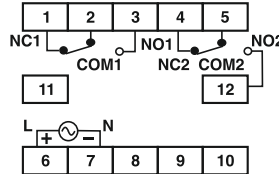

SPECIFICATIONS

Supply voltage

55XU : 20 to 240V AC, 12 to 240V DC,
55XC 50/60 Hz

55ES : 230V AC / 110V AC / 24V AC / DC,
50/60 Hz

55M : 230V AC / 110 V AC / 24V AC / DC

55Q : 230V AC

Output contact

55XU : 2C/O (DPDT).

55XC : 2C/O (DPDT).

55ES : 1C/O (SPDT).

55M : 2C/O (DPDT).

55Q : 1C/O (SPDT) or
2C/O (DPDT) (Factory Set)

Relay rating

5A @ 230V AC / 24V DC, Resistive

Power Consumption

55XU/XC : 3 VA max

55ES : 6 VA max

55M/Q : 8 VA max

Accuracy

Setting : $\pm 5\%$ of full scale.

Repeat : $\pm 0.5\%$ or 50 msec
(whichever is greater).

TERMINAL CONNECTIONS

8 PIN PLUG-IN TYPE

TERMINAL TYPE

8 PIN PLUG-IN TYPE

TERMINAL TYPE

MODE AND RANGE SELECTION [Dip switch settings for time range selection]

55ES / Q

RANGE	SW1	SW2	SW3
3sec	OFF	OFF	OFF
10sec	OFF	ON	OFF
30sec	ON	OFF	OFF
60sec	ON	ON	OFF
3min	OFF	OFF	ON
10min	OFF	ON	ON
30min	ON	OFF	ON
60min	ON	ON	ON

Dip switch settings for mode selection

MODE	SW4
ON Delay	OFF
Interval	ON

55XU / M

RANGE	SW1	SW2	SW3	SW4
1sec	OFF	OFF	OFF	OFF
3sec	OFF	ON	OFF	OFF
10sec	ON	OFF	OFF	OFF
30sec	ON	ON	OFF	OFF
1min	OFF	OFF	OFF	ON
3min	OFF	ON	OFF	ON
10min	ON	OFF	OFF	ON
30min	ON	ON	OFF	ON
1hr	OFF	OFF	ON	OFF/ON
3hr	OFF	ON	ON	OFF/ON
10hr	ON	OFF	ON	OFF/ON
30hr	ON	ON	ON	OFF/ON

Dip switch settings for mode selection

MODE	SW5
ON Delay	OFF
Interval	ON

Switch setting example :

RANGE : 30sec.

MODE : On delay

55XC

OFF TIME

RANGE	SW1	SW2	SW3
1sec	OFF	OFF	ON
1min	ON	OFF	ON
1hr	OFF	ON	ON
10sec	OFF	OFF	OFF
10min	ON	OFF	OFF
10hr	OFF	ON	OFF

ON TIME

RANGE	SW6	SW7	SW8
1sec	OFF	OFF	ON
1min	ON	OFF	ON
1hr	OFF	ON	ON
10sec	OFF	OFF	OFF
10min	ON	OFF	OFF
10hr	OFF	ON	OFF

Dip switch settings for mode selection

MODE	SW4	SW5
OFF First	ON	OFF
ON First	OFF	ON

Switch setting example :

OFF time range : 1sec

ON time range : 10min

MODE : Cyclic off first

(Specifications subject to change as development is a continuous process)

Selec Controls Pvt. Ltd., India.