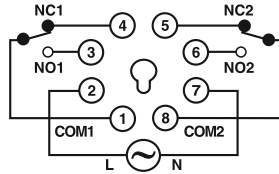

55ES : 6 VA max

55M/Q : 8 VA max

Accuracy

Setting : ± 5% of full scale.

Repeat : ±0.5% or 50 msec
(whichever is greater).

TERMINAL CONNECTIONS

8 PIN PLUG-IN TYPE

TERMINAL TYPE

8 PIN PLUG-IN TYPE

TERMINAL TYPE

MODE AND RANGE SELECTION [Dip switch settings for time range selection]

55ES / Q

RANGE	SW1	SW2	SW3
3sec	OFF	OFF	OFF
10sec	OFF	ON	OFF
30sec	ON	OFF	OFF
60sec	ON	ON	OFF
3min	OFF	OFF	ON
10min	OFF	ON	ON
30min	ON	OFF	ON
60min	ON	ON	ON

Dip switch settings for mode selection

MODE	SW4
ON Delay	OFF
Interval	ON

55XU / M

RANGE	SW1	SW2	SW3	SW4
1sec	OFF	OFF	OFF	OFF
3sec	OFF	ON	OFF	OFF
10sec	ON	OFF	OFF	OFF
30sec	ON	ON	OFF	OFF
1min	OFF	OFF	OFF	ON
3min	OFF	ON	OFF	ON
10min	ON	OFF	OFF	ON
30min	ON	ON	OFF	ON
1hr	OFF	OFF	ON	OFF/ON
3hr	OFF	ON	ON	OFF/ON
10hr	ON	OFF	ON	OFF/ON
30hr	ON	ON	ON	OFF/ON

Dip switch settings for mode selection

MODE	SW5
ON Delay	OFF
Interval	ON

Switch setting example :

RANGE : 30sec.
MODE : On delay

55XC

OFF TIME

RANGE	SW1	SW2	SW3
1sec	OFF	OFF	ON
1min	ON	OFF	ON
1hr	OFF	ON	ON
10sec	OFF	OFF	OFF
10min	ON	OFF	OFF
10hr	OFF	ON	OFF