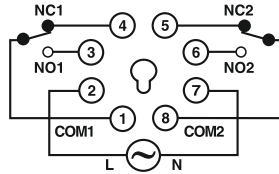

SPECIFICATIONS

Supply voltage

55XU : 20 to 240V AC, 12 to 240V DC,
55XC 50/60 Hz

55ES : 230V AC / 110V AC / 24V AC / DC,
50/60 Hz

55M : 230V AC / 110 V AC / 24V AC / DC

55Q : 230V AC

Output contact

55XU : 2C/O (DPDT).

55XC : 2C/O (DPDT).

55ES : 1C/O (SPDT).

55M : 2C/O (DPDT).

55Q : 1C/O (SPDT) or
2C/O (DPDT) (Factory Set)

Relay rating

5A @ 230V AC / 24V DC, Resistive

Power Consumption

55XU/XC : 3 VA max

55ES : 6 VA max

55M/Q : 8 VA max

Accuracy

Setting : $\pm 5\%$ of full scale.

Repeat : $\pm 0.5\%$ or 50 msec
(whichever is greater).

TERMINAL CONNECTIONS

8 PIN PLUG-IN TYPE

TERMINAL TYPE