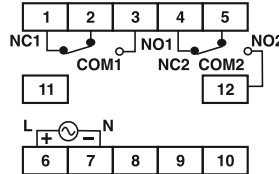

55ES : 6 VA max

55M/Q : 8 VA max

Accuracy

Setting : ± 5% of full scale.

Repeat : ±0.5% or 50 msec
(whichever is greater).

TERMINAL CONNECTIONS

8 PIN PLUG-IN TYPE

TERMINAL TYPE

8 PIN PLUG-IN TYPE

TERMINAL TYPE

MODE AND RANGE SELECTION [Dip switch settings for time range selection]

55ES / Q

RANGE	SW1	SW2	SW3
3sec	OFF	OFF	OFF
10sec	OFF	ON	OFF
30sec	ON	OFF	OFF
60sec	ON	ON	OFF
3min	OFF	OFF	ON
10min	OFF	ON	ON
30min	ON	OFF	ON
60min	ON	ON	ON

Dip switch settings for mode selection

MODE	SW4
ON Delay	OFF
Interval	ON

55XU / M

RANGE	SW1	SW2	SW3	SW4
1sec	OFF	OFF	OFF	OFF
3sec	OFF	ON	OFF	OFF
10sec	ON	OFF	OFF	OFF
30sec	ON	ON	OFF	OFF
1min	OFF	OFF	OFF	ON
3min	OFF	ON	OFF	ON
10min	ON	OFF	OFF	ON
30min	ON	ON	OFF	ON
1hr	OFF	OFF	ON	OFF/ON
3hr	OFF	ON	ON	OFF/ON
10hr	ON	OFF	ON	OFF/ON
30hr	ON	ON	ON	OFF/ON

Dip switch settings for mode selection

MODE	SW5
ON Delay	OFF
Interval	ON

Switch setting example :

RANGE : 30sec.
MODE : On delay

55XC

OFF TIME

RANGE	SW1	SW2	SW3
1sec	OFF	OFF	ON
1min	ON	OFF	ON
1hr	OFF	ON	ON
10sec	OFF	OFF	OFF
10min	ON	OFF	OFF
10hr	OFF	ON	OFF