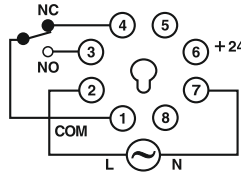

8 PIN PLUG-IN TYPE

TERMINAL TYPE

MODE AND RANGE SELECTION [Dip switch settings for time range selection]

55ES / Q

RANGE	SW1	SW2	SW3
3sec	OFF	OFF	OFF
10sec	OFF	ON	OFF
30sec	ON	OFF	OFF
60sec	ON	ON	OFF
3min	OFF	OFF	ON
10min	OFF	ON	ON
30min	ON	OFF	ON
60min	ON	ON	ON

Dip switch settings for mode selection

MODE	SW4
ON Delay	OFF
Interval	ON

55XU / M

RANGE	SW1	SW2	SW3	SW4
1sec	OFF	OFF	OFF	OFF
3sec	OFF	ON	OFF	OFF
10sec	ON	OFF	OFF	OFF
30sec	ON	ON	OFF	OFF
1min	OFF	OFF	OFF	ON
3min	OFF	ON	OFF	ON
10min	ON	OFF	OFF	ON
30min	ON	ON	OFF	ON
1hr	OFF	OFF	ON	OFF/ON
3hr	OFF	ON	ON	OFF/ON
10hr	ON	OFF	ON	OFF/ON
30hr	ON	ON	ON	OFF/ON

Dip switch settings for mode selection

MODE	SW5
ON Delay	OFF
Interval	ON

Switch setting example :

RANGE : 30sec.
MODE : On delay

55XC

OFF TIME

RANGE	SW1	SW2	SW3
1sec	OFF	OFF	ON
1min	ON	OFF	ON
1hr	OFF	ON	ON
10sec	OFF	OFF	OFF
10min	ON	OFF	OFF
10hr	OFF	ON	OFF