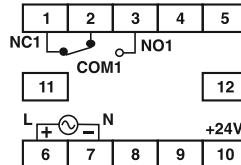

55XC : 2C/O (DPDT).

55ES : 1C/O (SPDT).

55M : 2C/O (DPDT).

55Q : 1C/O (SPDT) or
2C/O (DPDT) (Factory Set)

Relay rating

5A @ 230V AC / 24V DC, Resistive

Power Consumption

55XU/XC : 3 VA max

55ES : 6 VA max

55M/Q : 8 VA max

Accuracy

Setting : ± 5% of full scale.

Repeat : ±0.5% or 50 msec
(whichever is greater).

TERMINAL CONNECTIONS

8 PIN PLUG-IN TYPE

TERMINAL TYPE

8 PIN PLUG-IN TYPE

TERMINAL TYPE

MODE AND RANGE SELECTION [Dip switch settings for time range selection]

55ES / Q

RANGE	SW1	SW2	SW3
3sec	OFF	OFF	OFF
10sec	OFF	ON	OFF
30sec	ON	OFF	OFF
60sec	ON	ON	OFF
3min	OFF	OFF	ON
10min	OFF	ON	ON
30min	ON	OFF	ON
60min	ON	ON	ON

Dip switch settings for mode selection

MODE	SW4
ON Delay	OFF
Interval	ON

55XU / M

RANGE	SW1	SW2	SW3	SW4
1sec	OFF	OFF	OFF	OFF
3sec	OFF	ON	OFF	OFF
10sec	ON	OFF	OFF	OFF
30sec	ON	ON	OFF	OFF
1min	OFF	OFF	OFF	ON
3min	OFF	ON	OFF	ON
10min	ON	OFF	OFF	ON
30min	ON	ON	OFF	ON
1hr	OFF	OFF	ON	OFF/ON
3hr	OFF	ON	ON	OFF/ON
10hr	ON	OFF	ON	OFF/ON
30hr	ON	ON	ON	OFF/ON