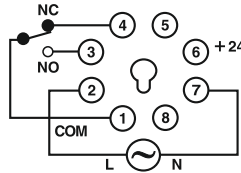

8 PIN PLUG-IN TYPE