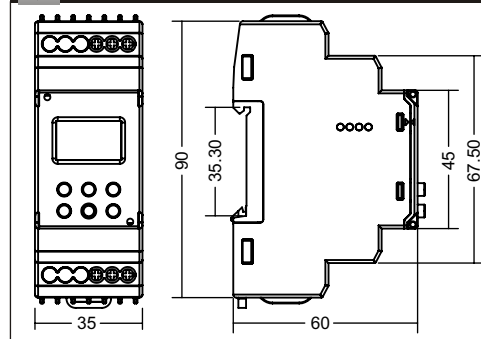

CAUTION :

1. This equipment, being built-in-type, normally becomes a part of main control panel and in such case the terminals do not remain accessible to the end user after installation and internal wiring.
2. Conductors must not come in contact with the internal Circuitry of the equipment or else it may lead to a safety hazard that may in turn endanger life or cause electrical shock to the operator.
3. Circuit breaker or mains switch must be installed between power source and supply terminals to facilitate power 'ON' or 'OFF' function. However this switch or breaker must be installed in a convenient position normally accessible to the operator.
4. Inductive loads should be equipped with interference suppressors like varistors, RC snubbers
5. Use of contactors is recommended if load exceeds the contact rating.

WARNING :

1. To prevent risk of electric shock power supply to the equipment must be kept OFF while doing to the wiring arrangement. Use lugged terminals to Meet M3 screws.
2. Wiring shall be done strictly according to the terminal layout with shortest connections. Conform that all connections are correct.
3. To eliminate electromagnetic interference use of short wire with adequate ratings and twists of the same in equal size shall be made

MECHANICAL INSTALLATION