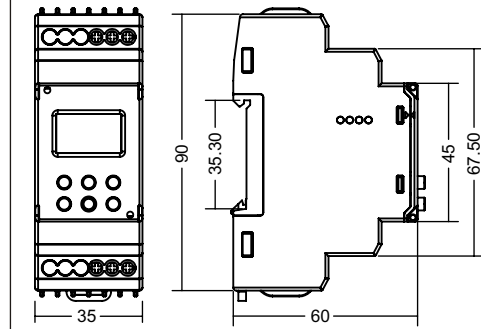

CAUTION :

1. This equipment, being built-in-type, normally becomes a part of main control panel and in such case the terminals do not remain accessible to the end user after installation and internal wiring.
2. Conductors must not come in contact with the internal Circuitry of the equipment or else it may lead to a safety hazard that may in turn endanger life or cause electrical shock to the operator.
3. Circuit breaker or mains switch must be installed between power source and supply terminals to facilitate power 'ON' or 'OFF' function. However this switch or breaker must be installed in a convenient position normally accessible to the operator.
4. Inductive loads should be equipped with interference suppressors like varistors, RC snubbers
5. Use of contactors is recommended if load exceeds the contact rating.

WARNING :

1. To prevent risk of electric shock power supply to the equipment must be kept OFF while doing to the wiring arrangement. Use lugged terminals to Meet M3 screws.
2. Wiring shall be done strictly according to the terminal layout with shortest connections. Conform that all connections are correct.
3. To eliminate electromagnetic interference use of short wire with adequate ratings and twists of the same in equal size shall be made

MECHANICAL INSTALLATION