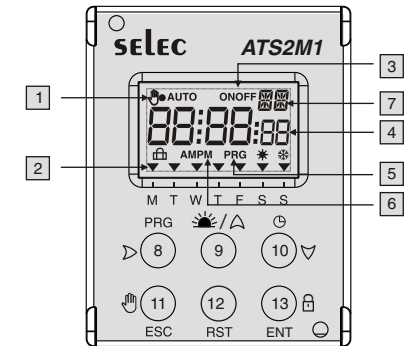

FRONT PANEL DESCRIPTION

1	Auto : Automatic mode
2	Day of Week indication
3	Relay ON/OFF indication
4	Hours/minutes/seconds indication (HH:MM:SS)
5	PRG Mode indication (when in programming mode only)
6	AM/PM Indication
7	LB → Lock All & Battery mode L → Lock All & Auxiliary mode B → Unlock All & Battery mode
8	PRG Key - to enter into Location settings (Shift right key - in Programming mode)
9	☀ Key - to enter into Sunrise/set view & offset adjust settings (Increment key - in Programming mode)
10	🕒 Key - to enter into Clock settings (Decrement key - in Programming mode)
11	👉 Key - Long Press to change Auto/Manual mode (Escape key - in Programming mode)
12	RST Key - to reset unit to factory default
13	🔒 Key - to Lock/Unlock all Keys on 3 times consecutive press (Enter key - in Programming mode)