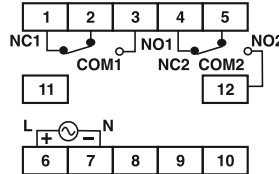

55ES : 6 VA max

55M/Q : 8 VA max

Accuracy

Setting : $\pm 5\%$ of full scale.

Repeat : $\pm 0.5\%$ or 50 msec
(whichever is greater).

TERMINAL CONNECTIONS

8 PIN PLUG-IN TYPE

TERMINAL TYPE

8 PIN PLUG-IN TYPE

TERMINAL TYPE

MODE AND RANGE SELECTION [Dip switch settings for time range selection]

55ES / Q

RANGE	SW1	SW2	SW3
3sec	OFF	OFF	OFF
10sec	OFF	ON	OFF
30sec	ON	OFF	OFF
60sec	ON	ON	OFF
3min	OFF	OFF	ON
10min	OFF	ON	ON
30min	ON	OFF	ON
60min	ON	ON	ON

Dip switch settings for mode selection

MODE	SW4
ON Delay	OFF
Interval	ON

55XU / M

RANGE	SW1	SW2	SW3	SW4
1sec	OFF	OFF	OFF	OFF
3sec	OFF	ON	OFF	OFF
10sec	ON	OFF	OFF	OFF
30sec	ON	ON	OFF	OFF
1min	OFF	OFF	OFF	ON
3min	OFF	ON	OFF	ON
10min	ON	OFF	OFF	ON
30min	ON	ON	OFF	ON
1hr	OFF	OFF	ON	OFF/ON
3hr	OFF	ON	ON	OFF/ON
10hr	ON	OFF	ON	OFF/ON
30hr	ON	ON	ON	OFF/ON

Dip switch settings for mode selection

MODE	SW5
ON Delay	OFF
Interval	ON

Switch setting example :

RANGE : 30sec.

MODE : On delay

55XC

OFF TIME

RANGE	SW1	SW2	SW3
1sec	OFF	OFF	ON
1min	ON	OFF	ON
1hr	OFF	ON	ON
10sec	OFF	OFF	OFF
10min	ON	OFF	OFF
10hr	OFF	ON	OFF