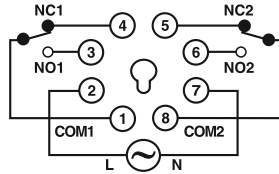

55ES : 6 VA max

55M/Q : 8 VA max

Accuracy

Setting : $\pm 5\%$ of full scale.

Repeat : $\pm 0.5\%$ or 50 msec
(whichever is greater).

TERMINAL CONNECTIONS

8 PIN PLUG-IN TYPE

TERMINAL TYPE

8 PIN PLUG-IN TYPE

TERMINAL TYPE

MODE AND RANGE SELECTION [Dip switch settings for time range selection]

55ES / Q

RANGE	SW1	SW2	SW3
3sec	OFF	OFF	OFF
10sec	OFF	ON	OFF
30sec	ON	OFF	OFF
60sec	ON	ON	OFF
3min	OFF	OFF	ON
10min	OFF	ON	ON
30min	ON	OFF	ON
60min	ON	ON	ON

Dip switch settings for mode selection

MODE	SW4
ON Delay	OFF
Interval	ON

55XU / M

RANGE	SW1	SW2	SW3	SW4
1sec	OFF	OFF	OFF	OFF
3sec	OFF	ON	OFF	OFF
10sec	ON	OFF	OFF	OFF
30sec	ON	ON	OFF	OFF
1min	OFF	OFF	OFF	ON
3min	OFF	ON	OFF	ON
10min	ON	OFF	OFF	ON
30min	ON	ON	OFF	ON
1hr	OFF	OFF	ON	OFF/ON
3hr	OFF	ON	ON	OFF/ON
10hr	ON	OFF	ON	OFF/ON
30hr	ON	ON	ON	OFF/ON

Dip switch settings for mode selection

MODE	SW5
ON Delay	OFF
Interval	ON

Switch setting example :

RANGE : 30sec.

MODE : On delay

55XC

OFF TIME

RANGE	SW1	SW2	SW3
1sec	OFF	OFF	ON
1min	ON	OFF	ON
1hr	OFF	ON	ON
10sec	OFF	OFF	OFF
10min	ON	OFF	OFF
10hr	OFF	ON	OFF