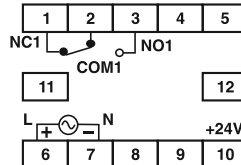

55XC : 2C/O (DPDT).

55ES : 1C/O (SPDT).

55M : 2C/O (DPDT).

55Q : 1C/O (SPDT) or
2C/O (DPDT) (Factory Set)

Relay rating

5A @ 230V AC / 24V DC, Resistive

Power Consumption

55XU/XC : 3 VA max

55ES : 6 VA max

55M/Q : 8 VA max

Accuracy

Setting : $\pm 5\%$ of full scale.

Repeat : $\pm 0.5\%$ or 50 msec
(whichever is greater).

TERMINAL CONNECTIONS

8 PIN PLUG-IN TYPE

TERMINAL TYPE

8 PIN PLUG-IN TYPE

TERMINAL TYPE

MODE AND RANGE SELECTION [Dip switch settings for time range selection]

55ES / Q

RANGE	SW1	SW2	SW3
3sec	OFF	OFF	OFF
10sec	OFF	ON	OFF
30sec	ON	OFF	OFF
60sec	ON	ON	OFF
3min	OFF	OFF	ON
10min	OFF	ON	ON
30min	ON	OFF	ON
60min	ON	ON	ON

Dip switch settings for mode selection

MODE	SW4
ON Delay	OFF
Interval	ON

55XU / M

RANGE	SW1	SW2	SW3	SW4
1sec	OFF	OFF	OFF	OFF
3sec	OFF	ON	OFF	OFF
10sec	ON	OFF	OFF	OFF
30sec	ON	ON	OFF	OFF
1min	OFF	OFF	OFF	ON
3min	OFF	ON	OFF	ON
10min	ON	OFF	OFF	ON
30min	ON	ON	OFF	ON
1hr	OFF	OFF	ON	OFF/ON
3hr	OFF	ON	ON	OFF/ON
10hr	ON	OFF	ON	OFF/ON
30hr	ON	ON	ON	OFF/ON