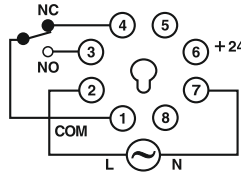

55ES : 6 VA max

55M/Q : 8 VA max

Accuracy

Setting : $\pm 5\%$ of full scale.

Repeat : $\pm 0.5\%$ or 50 msec
(whichever is greater).

TERMINAL CONNECTIONS

8 PIN PLUG-IN TYPE

TERMINAL TYPE

8 PIN PLUG-IN TYPE

TERMINAL TYPE

MODE AND RANGE SELECTION [Dip switch settings for time range selection]

55ES / Q

RANGE	SW1	SW2	SW3
3sec	OFF	OFF	OFF
10sec	OFF	ON	OFF
30sec	ON	OFF	OFF
60sec	ON	ON	OFF
3min	OFF	OFF	ON
10min	OFF	ON	ON
30min	ON	OFF	ON
60min	ON	ON	ON

Dip switch settings for mode selection

MODE	SW4
ON Delay	OFF
Interval	ON

55XU / M

RANGE	SW1	SW2	SW3	SW4
1sec	OFF	OFF	OFF	OFF
3sec	OFF	ON	OFF	OFF
10sec	ON	OFF	OFF	OFF
30sec	ON	ON	OFF	OFF
1min	OFF	OFF	OFF	ON
3min	OFF	ON	OFF	ON
10min	ON	OFF	OFF	ON
30min	ON	ON	OFF	ON
1hr	OFF	OFF	ON	OFF/ON
3hr	OFF	ON	ON	OFF/ON
10hr	ON	OFF	ON	OFF/ON
30hr	ON	ON	ON	OFF/ON

Dip switch settings for mode selection

MODE	SW5
ON Delay	OFF
Interval	ON

Switch setting example :

RANGE : 30sec.

MODE : On delay

55XC

OFF TIME

RANGE	SW1	SW2	SW3
1sec	OFF	OFF	ON
1min	ON	OFF	ON
1hr	OFF	ON	ON
10sec	OFF	OFF	OFF
10min	ON	OFF	OFF
10hr	OFF	ON	OFF