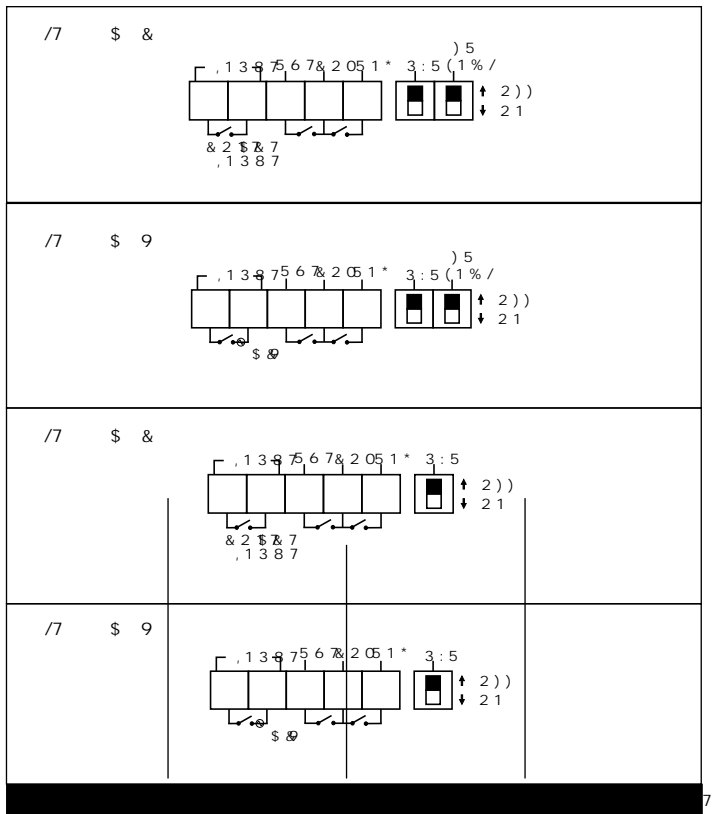

(QYLURQPHQWDO 6SHFLILFDWLRQV

OHFKDQLFDO 6SHFLILFDWLRQV

'LPHQVLRQV

7HUPLODO &RQQHFWRQV

Terminal Connections

***NOTE**

- 1) **CT Type:** There is an internal CT with CT setting. Above 5A(0-5A model) external CT is required.
- 2) **Direct Type:** Input is directly connected to the input of the unit.