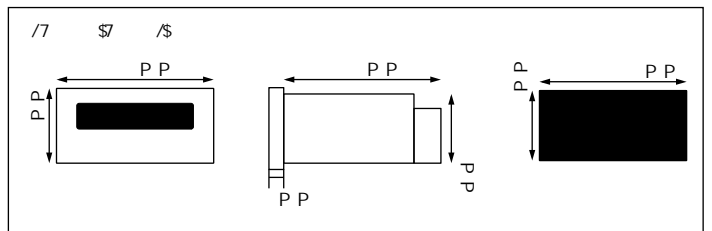

(QYLURQPHQWDO 6SHFLILFDWLRQV

OHFKDQLFDO 6SHFLILFDWLRQV

'LPHQVLRQV

7HUPLODO &RQQHFWRQV

Terminal Connections

***NOTE**

- 1) **CT Type:** There is an internal CT with CT setting. Above 5A(0-5A model) external CT is required.
- 2) **Direct Type:** Input is directly connected to the input of the unit.

Ordering Information

	Supply Voltage		Certification	
	240V AC	110V AC	CE	UL LISTED
MA12	*	*	*	*
MA12-CE	*	*	*	*
MA12-110V	*	*	*	*
MA12-28A-AC	*	*	*	*

Note:

- 1) **CT Type :** There is an internal CT with CT setting (5-4000A). For current input >5A, external CT is required.
- 2) **Direct Type :** Input is directly connected to the unit.