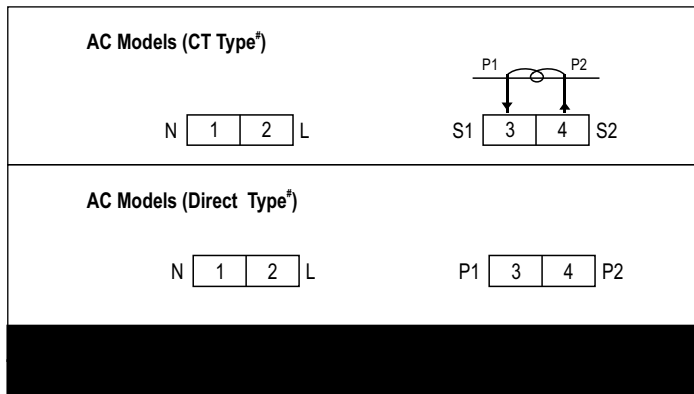

(QYLURQPHQWDO 6SHFLILFDWLRQV

OHFKDQLFDO 6SHFLILFDWLRQV

'LPHQVLRQV

7HUPLODO &RQQHFWRQV

Terminal Connections

***NOTE**

- 1) **CT Type:** There is an internal CT with CT setting. Above 5A(0-5A model) external CT is required.
- 2) **Direct Type:** Input is directly connected to the input of the unit.

Ordering Information

	Supply Voltage		Certification	
	240V AC	110V AC	CE	UL LISTED
MA12	*	*	*	*
MA12-CE	*	*	*	*
MA12-110V	*	*	*	*
MA12-28A-AC	*	*	*	*

Note:

- 1) **CT Type :** There is an internal CT with CT setting (5-4000A). For current input >5A, external CT is required.
- 2) **Direct Type :** Input is directly connected to the unit.