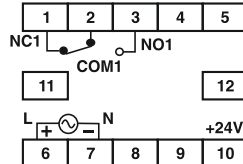

55ES : 6 VA max

55M/Q : 8 VA max

Accuracy

Setting : ± 5% of full scale.

Repeat : ±0.5% or 50 msec
(whichever is greater).

TERMINAL CONNECTIONS

8 PIN PLUG-IN TYPE

TERMINAL TYPE

8 PIN PLUG-IN TYPE

TERMINAL TYPE

MODE AND RANGE SELECTION [Dip switch settings for time range selection]

55ES / Q

RANGE	SW1	SW2	SW3
3sec	OFF	OFF	OFF
10sec	OFF	ON	OFF
30sec	ON	OFF	OFF
60sec	ON	ON	OFF
3min	OFF	OFF	ON
10min	OFF	ON	ON
30min	ON	OFF	ON
60min	ON	ON	ON

Dip switch settings for mode selection

MODE	SW4
ON Delay	OFF
Interval	ON

55XU / M

RANGE	SW1	SW2	SW3	SW4
1sec	OFF	OFF	OFF	OFF
3sec	OFF	ON	OFF	OFF
10sec	ON	OFF	OFF	OFF
30sec	ON	ON	OFF	OFF
1min	OFF	OFF	OFF	ON
3min	OFF	ON	OFF	ON
10min	ON	OFF	OFF	ON
30min	ON	ON	OFF	ON
1hr	OFF	OFF	ON	OFF/ON
3hr	OFF	ON	ON	OFF/ON
10hr	ON	OFF	ON	OFF/ON
30hr	ON	ON	ON	OFF/ON