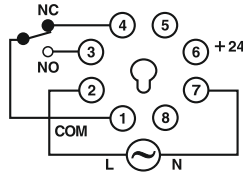

55ES : 6 VA max

55M/Q : 8 VA max

Accuracy

Setting : ± 5% of full scale.

Repeat : ±0.5% or 50 msec
(whichever is greater).

TERMINAL CONNECTIONS

8 PIN PLUG-IN TYPE

TERMINAL TYPE

8 PIN PLUG-IN TYPE

TERMINAL TYPE

MODE AND RANGE SELECTION [Dip switch settings for time range selection]

55ES / Q

RANGE	SW1	SW2	SW3
3sec	OFF	OFF	OFF
10sec	OFF	ON	OFF
30sec	ON	OFF	OFF
60sec	ON	ON	OFF
3min	OFF	OFF	ON
10min	OFF	ON	ON
30min	ON	OFF	ON
60min	ON	ON	ON

Dip switch settings for mode selection

MODE	SW4
ON Delay	OFF
Interval	ON

55XU / M

RANGE	SW1	SW2	SW3	SW4
1sec	OFF	OFF	OFF	OFF
3sec	OFF	ON	OFF	OFF
10sec	ON	OFF	OFF	OFF
30sec	ON	ON	OFF	OFF
1min	OFF	OFF	OFF	ON
3min	OFF	ON	OFF	ON
10min	ON	OFF	OFF	ON
30min	ON	ON	OFF	ON
1hr	OFF	OFF	ON	OFF/ON
3hr	OFF	ON	ON	OFF/ON
10hr	ON	OFF	ON	OFF/ON
30hr	ON	ON	ON	OFF/ON

Dip switch settings for mode selection

MODE	SW5
ON Delay	OFF
Interval	ON

Switch setting example :

RANGE : 30sec.

MODE : On delay

55XC

OFF TIME

RANGE	SW1	SW2	SW3
1sec	OFF	OFF	ON
1min	ON	OFF	ON
1hr	OFF	ON	ON
10sec	OFF	OFF	OFF
10min	ON	OFF	OFF
10hr	OFF	ON	OFF