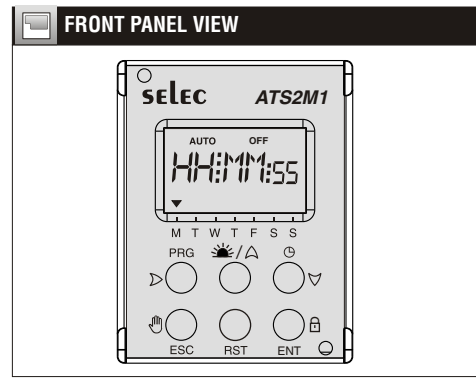

DEFAULT VALUES	
Location Settings	
Latitude (Mumbai - India)	0 19.07 (19.07°N)
Longitude (Mumbai - India)	0 72.88 (72.88°E)
Timezone (India)	0 05:30 (UDT: +5.5 Hr)
Summer/Winter Shift (India)	NA (no DST found)
Day of Week (Work on)	All week days
Offset (Twilight) Settings	
Offset Sunrise	POS 00 (no offset)
Offset Sunset	POS 00 (no offset)

KEY OPERATIONS	
To Enter Programming	Press key
Set Co-ordinates and Timezone	PRG / ▷
Set Clock – Current Date & Time	⌚ / ▽
View Sunset-Sunrise & Set offset	☀ / ▲
Factory Default	RST
Lock/Unlock all keys (Settings Locked)	🔒 / ENT press 3 times
Run Mode	Press key
Mode Select- Switch mode between a) Auto b) Permanent Override ON c) Permanent Override OFF	👉 / ESC Press & hold key for 3 sec
To Modify Parameter in PRG	Press key
To modify parametric values.	▷/△/▽
To Modify Day of Week.	▷ - Select DOW △/▽ - Toggle On/Off
Program Out	ESC Key or on 30s key inactivity.
To confirm selection / programming.	ENT Key

ERROR NOTIFICATIONS		
Below errors occur at second's place on Home Display when wrong value is entered		
Err	Type	Valid Range
E1	Latitude Out of Range Error	-65.00 to 065.00
E2	Longitude Out of Range Error	-180.00 to 180.00
E3	Timezone Out of Range Error	-14:00 to 014:00
E4	Month Out of Range Error	01 to 12
E5	Date Out of Range Error	01 to 31
E6	OffHours Out of Range Error	Sunset to Sunrise