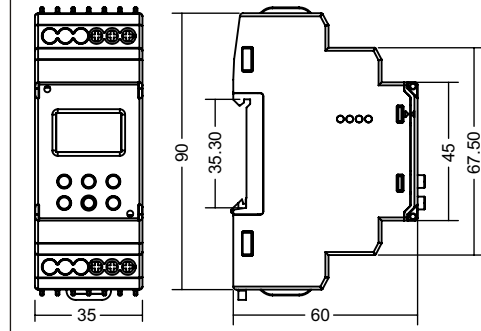

CAUTION :

1. This equipment, being built-in-type, normally becomes a part of main control panel and in such case the terminals do not remain accessible to the end user after installation and internal wiring.
2. Conductors must not come in contact with the internal Circuitry of the equipment or else it may lead to a safety hazard that may in turn endanger life or cause electrical shock to the operator.
3. Circuit breaker or mains switch must be installed between power source and supply terminals to facilitate power 'ON' or 'OFF' function. However this switch or breaker must be installed in a convenient position normally accessible to the operator.
4. Inductive loads should be equipped with interference suppressors like varistors, RC snubbers
5. Use of contactors is recommended if load exceeds the contact rating.

WARNING :

1. To prevent risk of electric shock power supply to the equipment must be kept OFF while doing to the wiring arrangement. Use lugged terminals to Meet M3 screws.
2. Wiring shall be done strictly according to the terminal layout with shortest connections. Conform that all connections are correct.
3. To eliminate electromagnetic interference use of short wire with adequate ratings and twists of the same in equal size shall be made

MECHANICAL INSTALLATION