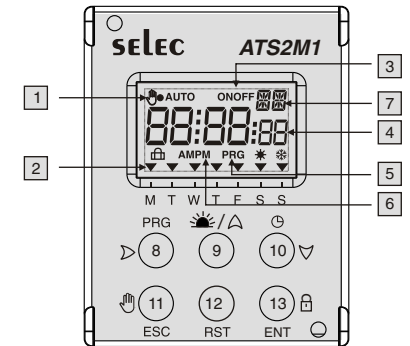

FRONT PANEL DESCRIPTION

1	Auto : Automatic mode ☑ : Permanent override
2	Day of Week indication
3	Relay ON/OFF indication
4	Hours/minutes/seconds indication (HH:MM:SS)
5	PRG Mode indication (when in programming mode only)
6	AM/PM Indication LB → Lock All & Battery mode L → Lock All & Auxiliary mode B → Unlock All & Battery mode
8	PRG Key - to enter into Location settings (Shift right key - in Programming mode)
9	☀ Key - to enter into Sunrise/set view & offset adjust settings (Increment key - in Programming mode)
10	🕒 Key - to enter into Clock settings (Decrement key - in Programming mode)
11	👉 Key - Long Press to change Auto/Manual mode (Escape key - in Programming mode)
12	RST Key - to reset unit to factory default
13	🔒 Key - to Lock/Unlock all Keys on 3 times consecutive press (Enter key - in Programming mode)