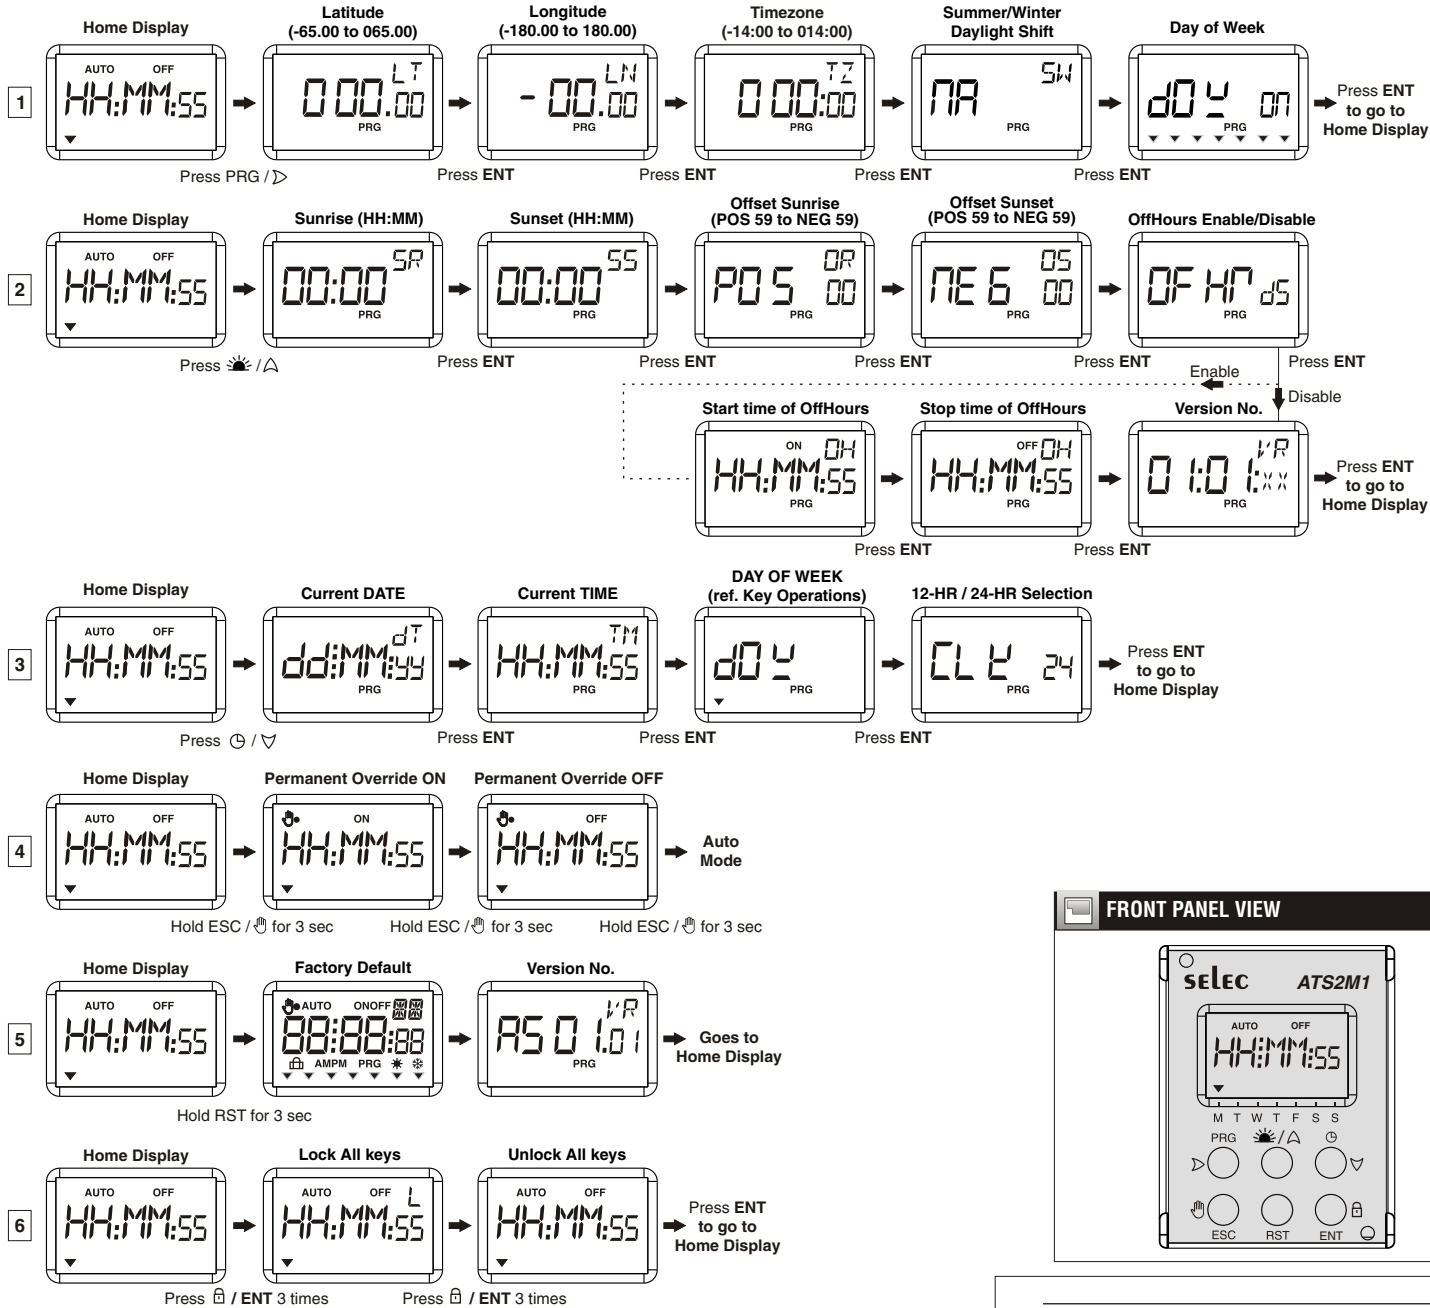

SETTING THE ATS2M1-1-16A-230V PARAMETER

NOTE : To change parameters values use "▷/△/▽"; To set value use "ENT"; To come out of programming use "ESC"