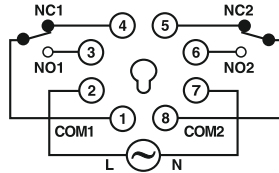

55ES : 6 VA max

55M/Q : 8 VA max

Accuracy

Setting : ± 5% of full scale.

Repeat : ±0.5% or 50 msec
(whichever is greater).

TERMINAL CONNECTIONS

8 PIN PLUG-IN TYPE

TERMINAL TYPE

8 PIN PLUG-IN TYPE

TERMINAL TYPE

MODE AND RANGE SELECTION [Dip switch settings for time range selection]

55ES / Q

RANGE	SW1	SW2	SW3
3sec	OFF	OFF	OFF
10sec	OFF	ON	OFF
30sec	ON	OFF	OFF
60sec	ON	ON	OFF
3min	OFF	OFF	ON
10min	OFF	ON	ON
30min	ON	OFF	ON
60min	ON	ON	ON

Dip switch settings for mode selection

MODE	SW4
ON Delay	OFF
Interval	ON

55XU / M

RANGE	SW1	SW2	SW3	SW4
1sec	OFF	OFF	OFF	OFF
3sec	OFF	ON	OFF	OFF
10sec	ON	OFF	OFF	OFF
30sec	ON	ON	OFF	OFF
1min	OFF	OFF	OFF	ON
3min	OFF	ON	OFF	ON
10min	ON	OFF	OFF	ON
30min	ON	ON	OFF	ON
1hr	OFF	OFF	ON	OFF/ON
3hr	OFF	ON	ON	OFF/ON
10hr	ON	OFF	ON	OFF/ON
30hr	ON	ON	ON	OFF/ON

Dip switch settings for mode selection

MODE	SW5
ON Delay	OFF
Interval	ON

Switch setting example :

RANGE : 30sec.

MODE : On delay

55XC

OFF TIME

RANGE	SW1	SW2	SW3
1sec	OFF	OFF	ON
1min	ON	OFF	ON
1hr	OFF	ON	ON
10sec	OFF	OFF	OFF
10min	ON	OFF	OFF
10hr	OFF	ON	OFF