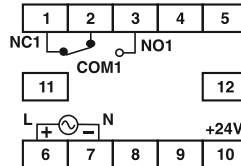

55XC : 2C/O (DPDT).

55ES : 1C/O (SPDT).

55M : 2C/O (DPDT).

55Q : 1C/O (SPDT) or
2C/O (DPDT) (Factory Set)

Relay rating

5A @ 230V AC / 24V DC, Resistive

Power Consumption

55XU/XC : 3 VA max

55ES : 6 VA max

55M/Q : 8 VA max

Accuracy

Setting : ± 5% of full scale.

Repeat : ±0.5% or 50 msec
(whichever is greater).

TERMINAL CONNECTIONS

8 PIN PLUG-IN TYPE

TERMINAL TYPE

8 PIN PLUG-IN TYPE

TERMINAL TYPE

MODE AND RANGE SELECTION [Dip switch settings for time range selection]

55ES / Q

RANGE	SW1	SW2	SW3
3sec	OFF	OFF	OFF
10sec	OFF	ON	OFF
30sec	ON	OFF	OFF
60sec	ON	ON	OFF
3min	OFF	OFF	ON
10min	OFF	ON	ON
30min	ON	OFF	ON
60min	ON	ON	ON

Dip switch settings for mode selection

MODE	SW4
ON Delay	OFF
Interval	ON

55XU / M

RANGE	SW1	SW2	SW3	SW4
1sec	OFF	OFF	OFF	OFF
3sec	OFF	ON	OFF	OFF
10sec	ON	OFF	OFF	OFF
30sec	ON	ON	OFF	OFF
1min	OFF	OFF	OFF	ON
3min	OFF	ON	OFF	ON
10min	ON	OFF	OFF	ON
30min	ON	ON	OFF	ON
1hr	OFF	OFF	ON	OFF/ON
3hr	OFF	ON	ON	OFF/ON
10hr	ON	OFF	ON	OFF/ON
30hr	ON	ON	ON	OFF/ON