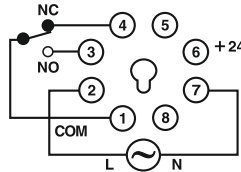

55ES : 6 VA max

55M/Q : 8 VA max

Accuracy

Setting : ± 5% of full scale.

Repeat : ±0.5% or 50 msec
(whichever is greater).

TERMINAL CONNECTIONS

8 PIN PLUG-IN TYPE

TERMINAL TYPE

8 PIN PLUG-IN TYPE

TERMINAL TYPE

MODE AND RANGE SELECTION [Dip switch settings for time range selection]

55ES / Q

RANGE	SW1	SW2	SW3
3sec	OFF	OFF	OFF
10sec	OFF	ON	OFF
30sec	ON	OFF	OFF
60sec	ON	ON	OFF
3min	OFF	OFF	ON
10min	OFF	ON	ON
30min	ON	OFF	ON
60min	ON	ON	ON

Dip switch settings for mode selection

MODE	SW4
ON Delay	OFF
Interval	ON

55XU / M

RANGE	SW1	SW2	SW3	SW4
1sec	OFF	OFF	OFF	OFF
3sec	OFF	ON	OFF	OFF
10sec	ON	OFF	OFF	OFF
30sec	ON	ON	OFF	OFF
1min	OFF	OFF	OFF	ON
3min	OFF	ON	OFF	ON
10min	ON	OFF	OFF	ON
30min	ON	ON	OFF	ON
1hr	OFF	OFF	ON	OFF/ON
3hr	OFF	ON	ON	OFF/ON
10hr	ON	OFF	ON	OFF/ON
30hr	ON	ON	ON	OFF/ON

Dip switch settings for mode selection

MODE	SW5
ON Delay	OFF
Interval	ON

Switch setting example :

RANGE : 30sec.

MODE : On delay

55XC

OFF TIME

RANGE	SW1	SW2	SW3
1sec	OFF	OFF	ON
1min	ON	OFF	ON
1hr	OFF	ON	ON
10sec	OFF	OFF	OFF
10min	ON	OFF	OFF
10hr	OFF	ON	OFF